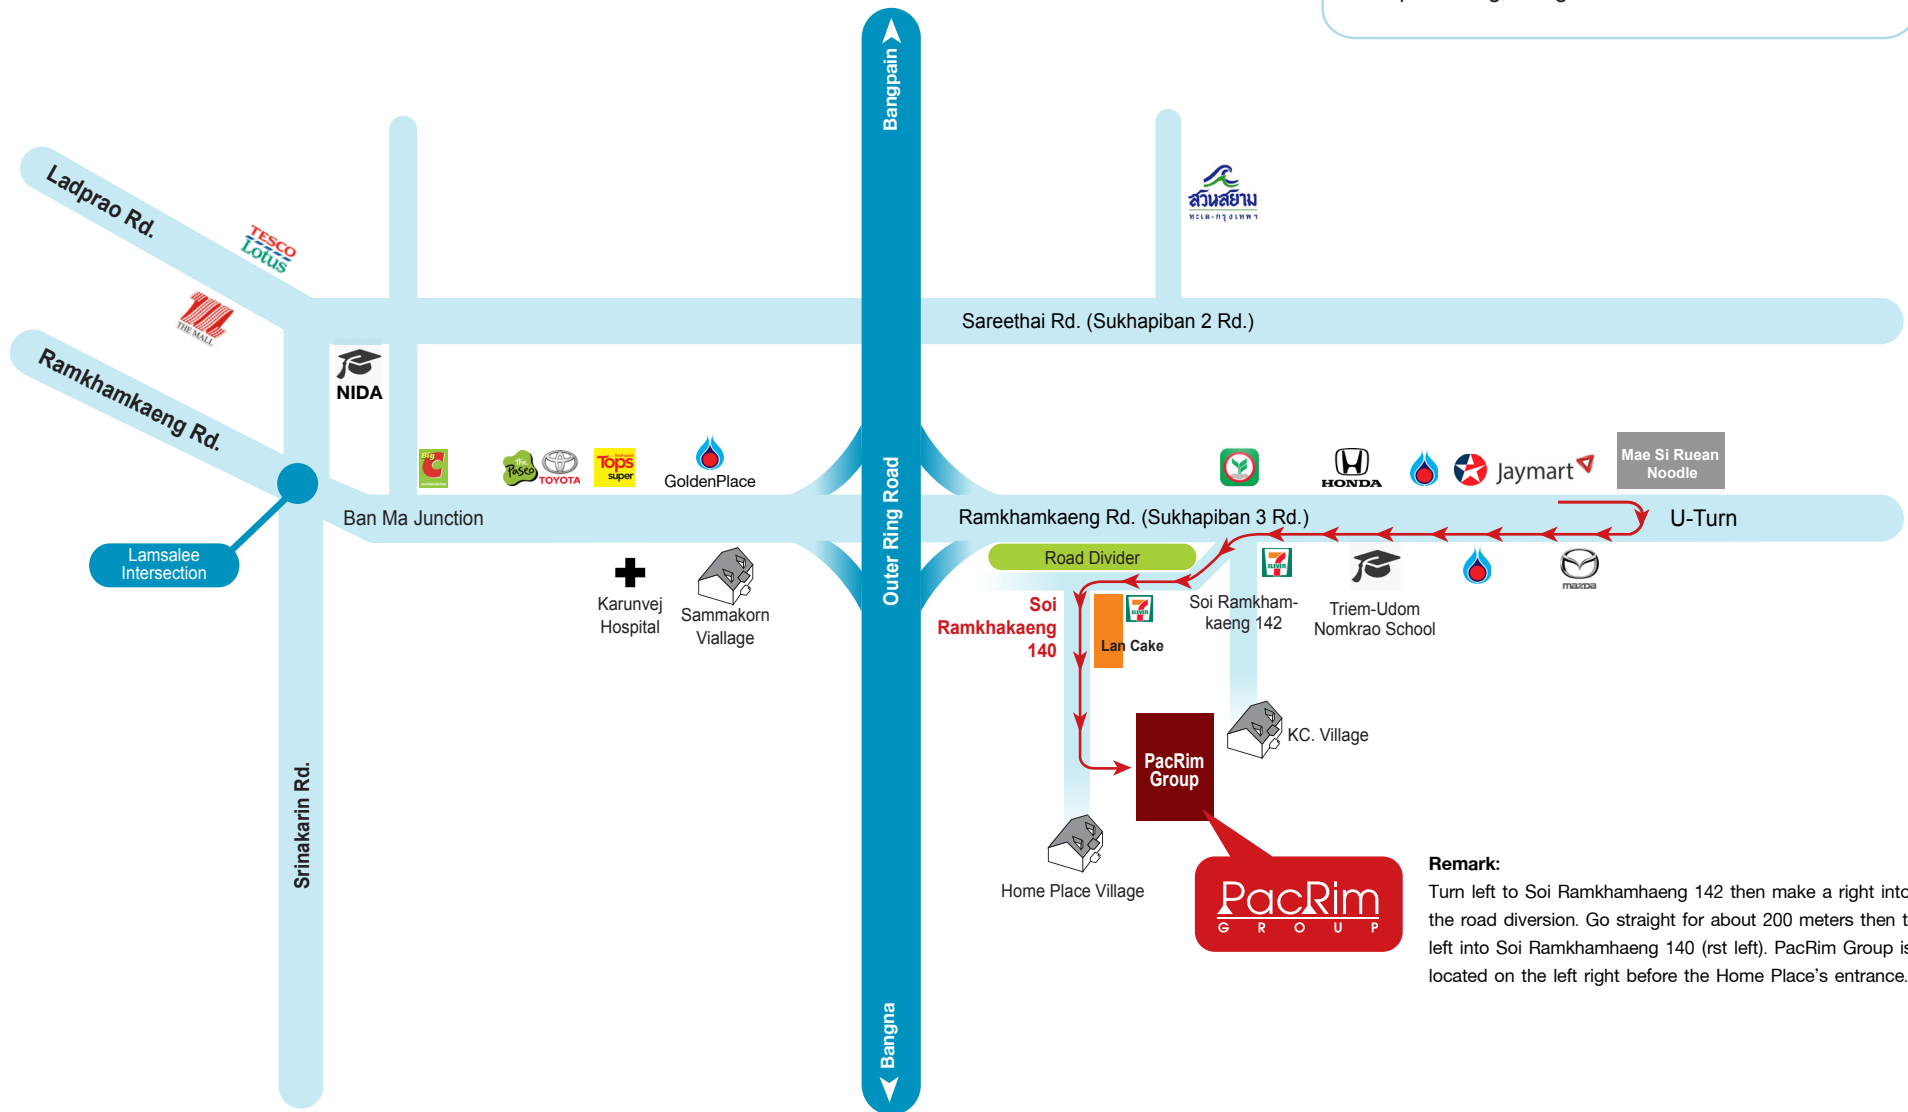

ATTN: _____

FAX: _____

FROM: _____

PacRim Group
PacRim Leadership Center Co., Ltd.
PacRim Consultancy Co., Ltd.
PacRim Future Leader Co., Ltd.
PacRim Talent Solutions Co., Ltd.

59/387-389 Rakhamaeng Rd., (Soi 140)
Sapansoong, Bangkok 10240 Tel.: 0 2728 0200

Remark:
Turn left to Soi Ramkhamhaeng 142 then make a right into the road diversion. Go straight for about 200 meters then turn left into Soi Ramkhamhaeng 140 (rst left). PacRim Group is located on the left right before the Home Place's entrance.